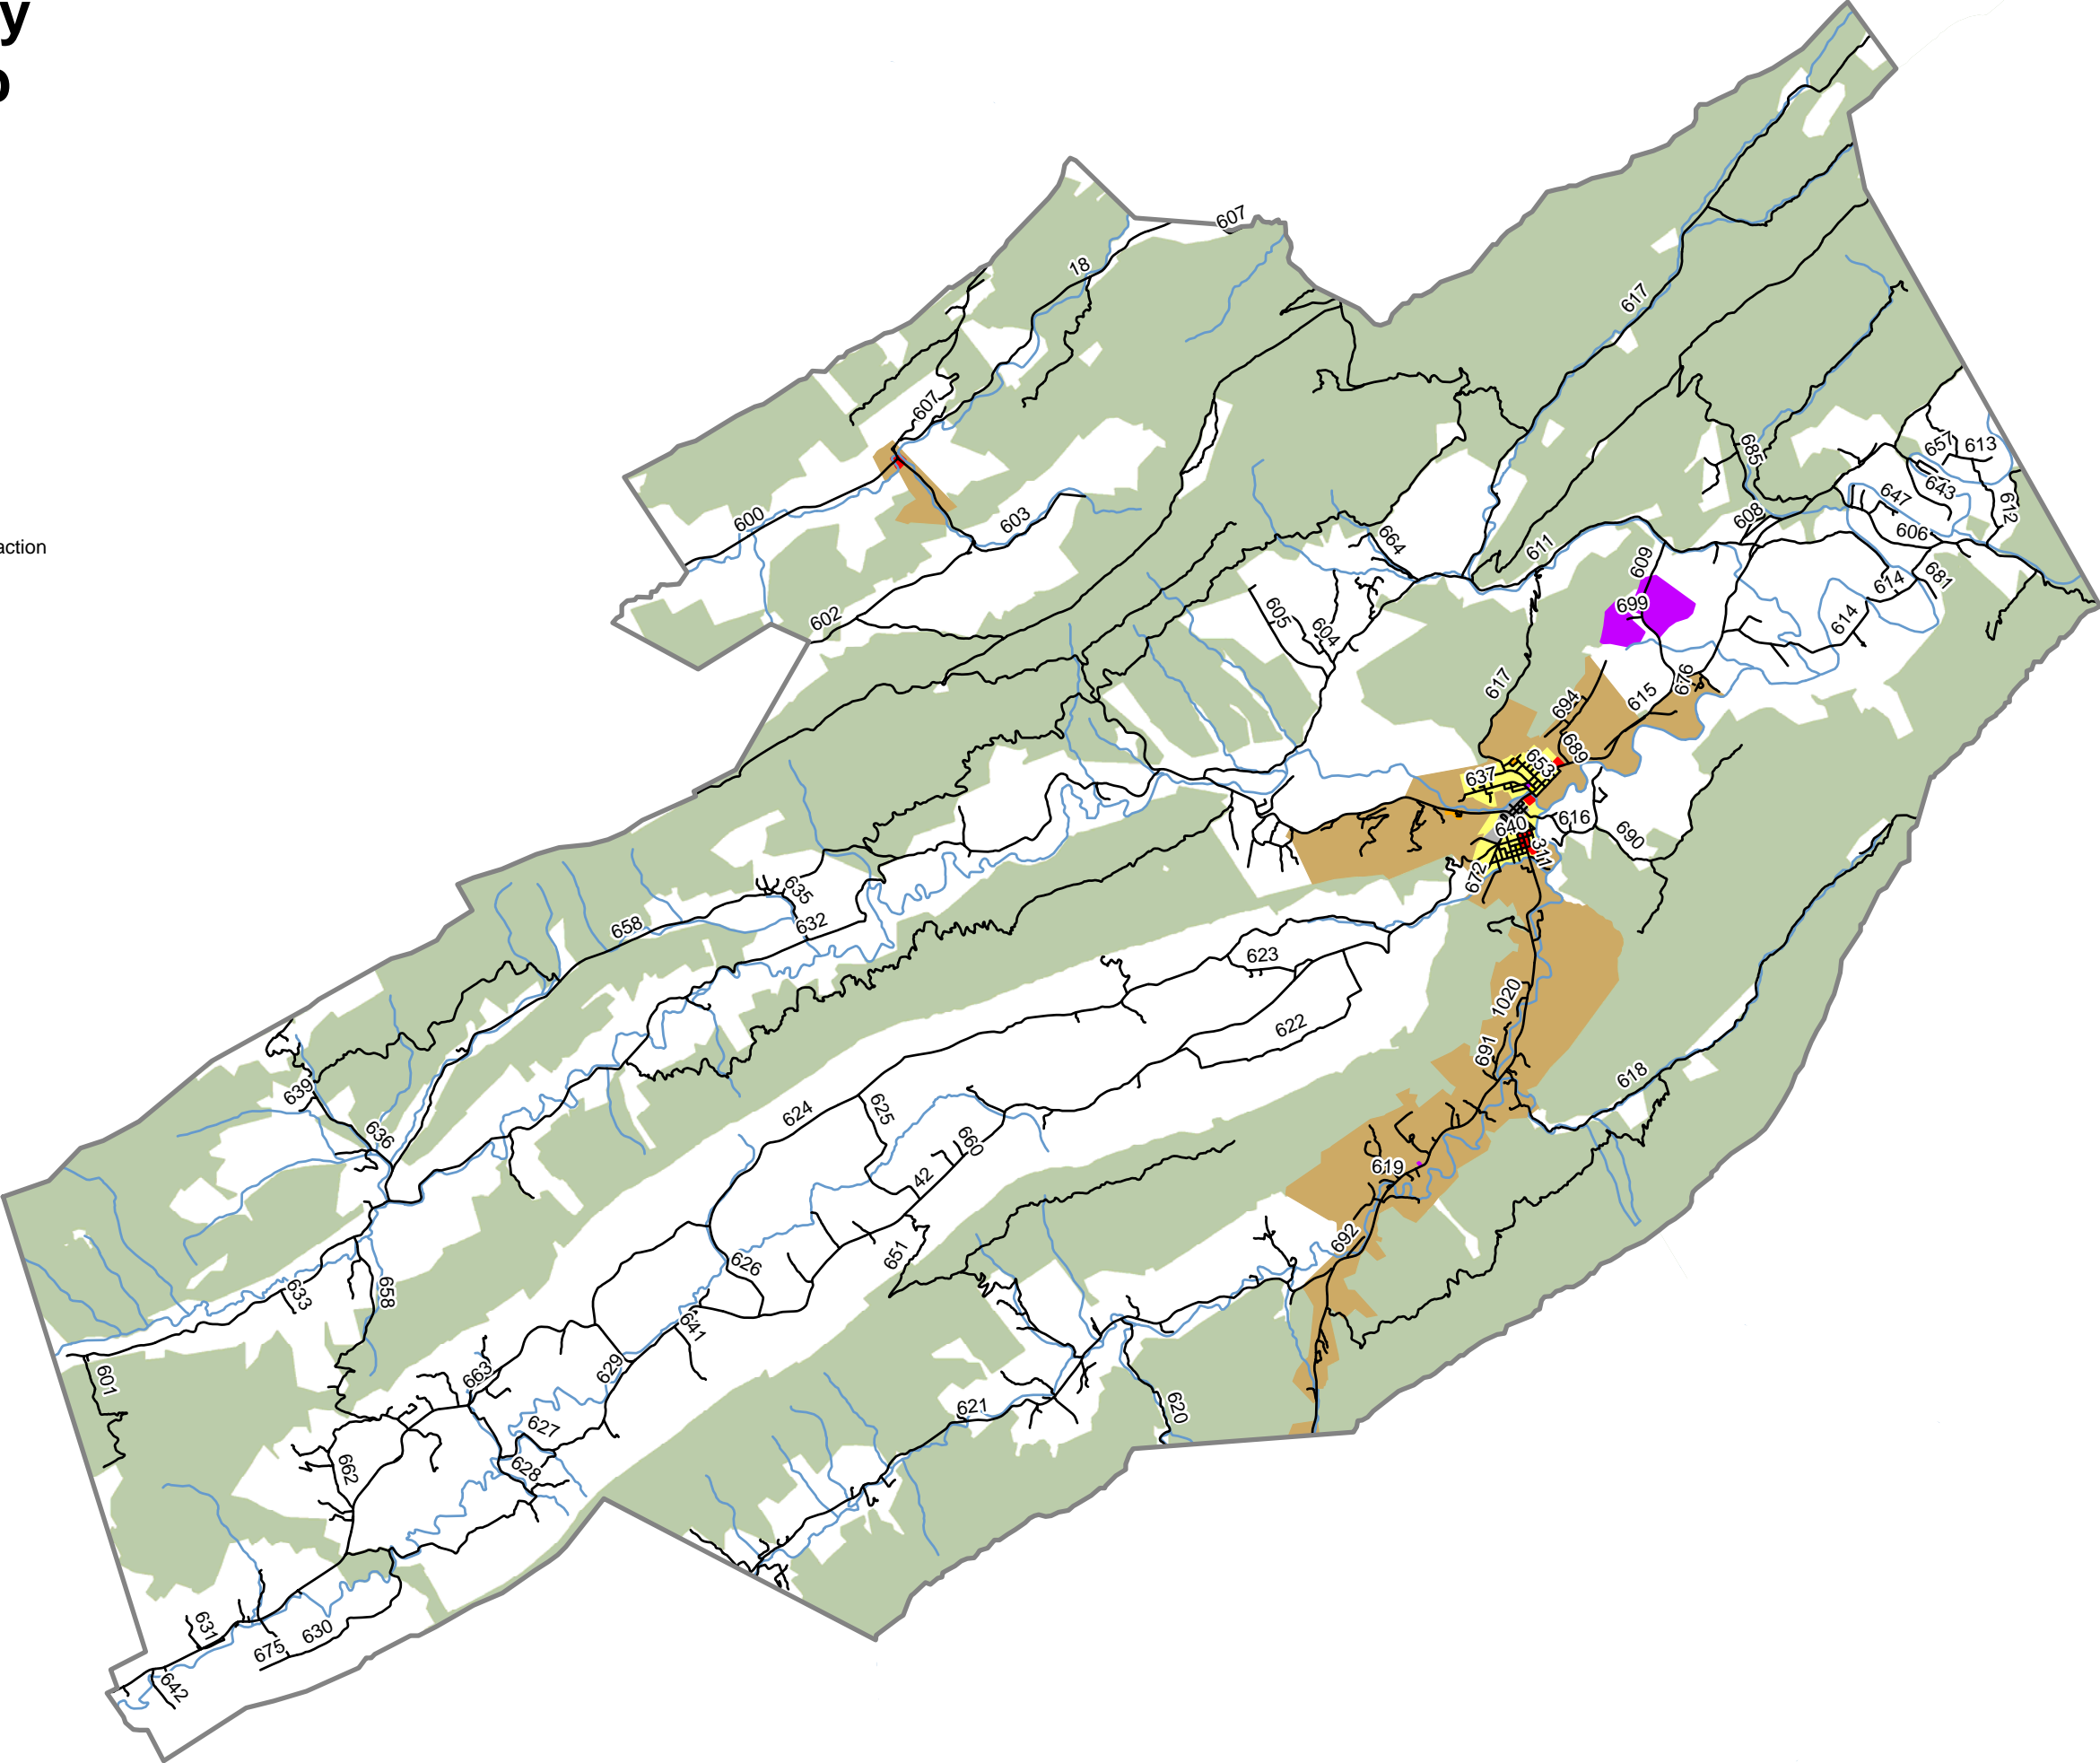

Craig County Zoning Map

March 5, 2009

Legend

- A-1 Agriculture, Limited
- B-1 Business
- R-1 Residential
- R-2 Residential
- RM Residential
- RR Rural Residential
- H Historic
- M-1 Industrial
- MME Mining and Mineral Extraction
- US Forest Service
- Town of New Castle

Scale 1:145,585